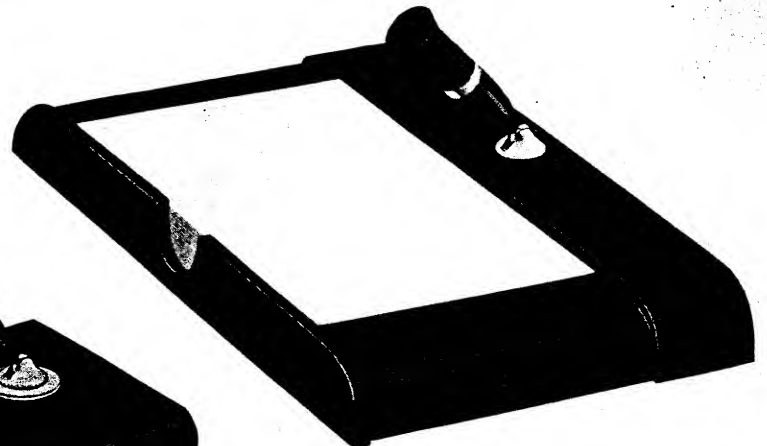

M278 PENDE. Dark Walnut finish Bakelite Memo Pad. Gold trim. 8 3/8 x 5 1/4 inches. With Brown LIFETIME Pen $10.00.